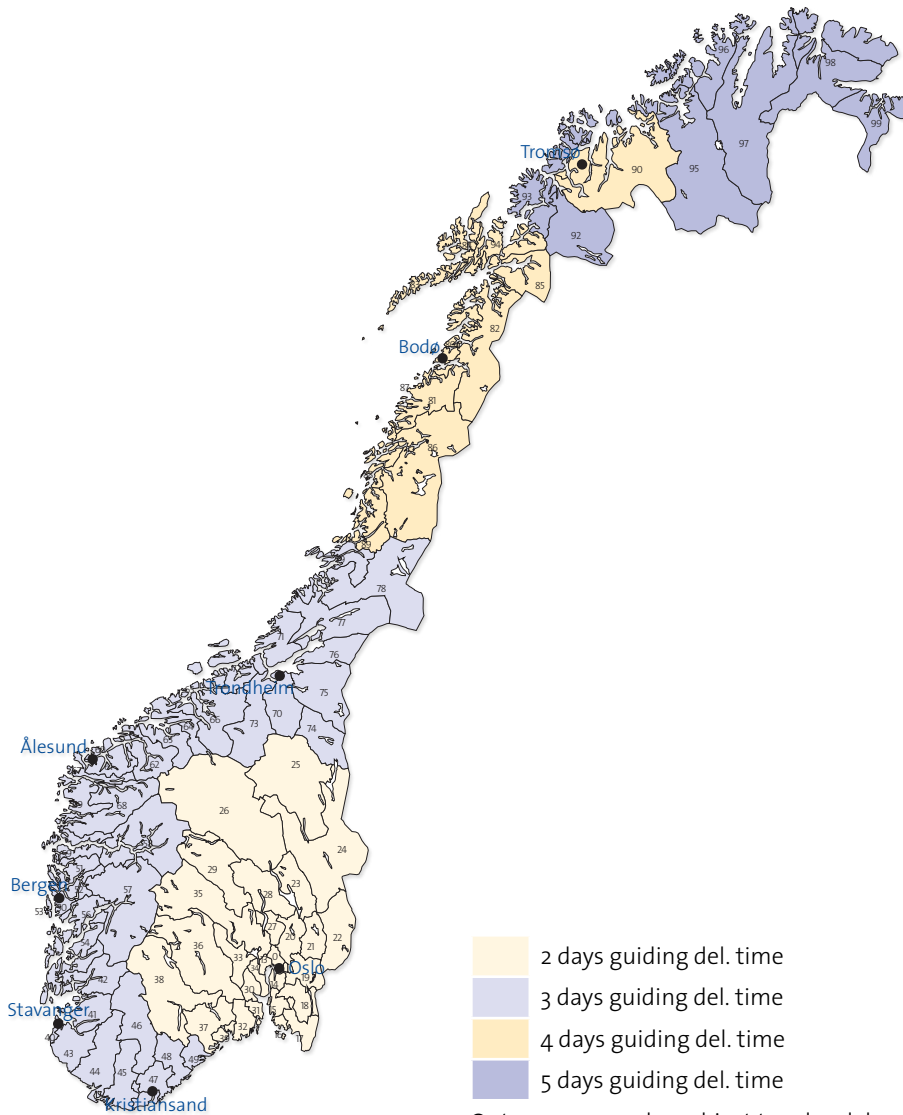

Export to Norway

Facts	
Founded	1647
GLS partner since	2004
Depots	260
Hubs	14
Distribution vans	559
Line hauls	141
Drop points	195

Outer areas may be subject to 1 day delay

01	Pickup	Day 0, 07.30-16.00
		
02	In, local depot	Day 0, 16.00-17.00
		
03	Out, local depot	Day 1, 01.00
		
04	HUB Kolding	Day 1, 02.00-14.00
		
05	HUB Oslo	Day 2, 02.00-19.00
		
06	In, local depot	Day 2-4, 04.00-07.00
		
07	Loading	Day 2-4, 06.00-08.00
		
08	Delivery	Day 2-4, 07.30-16.00
	